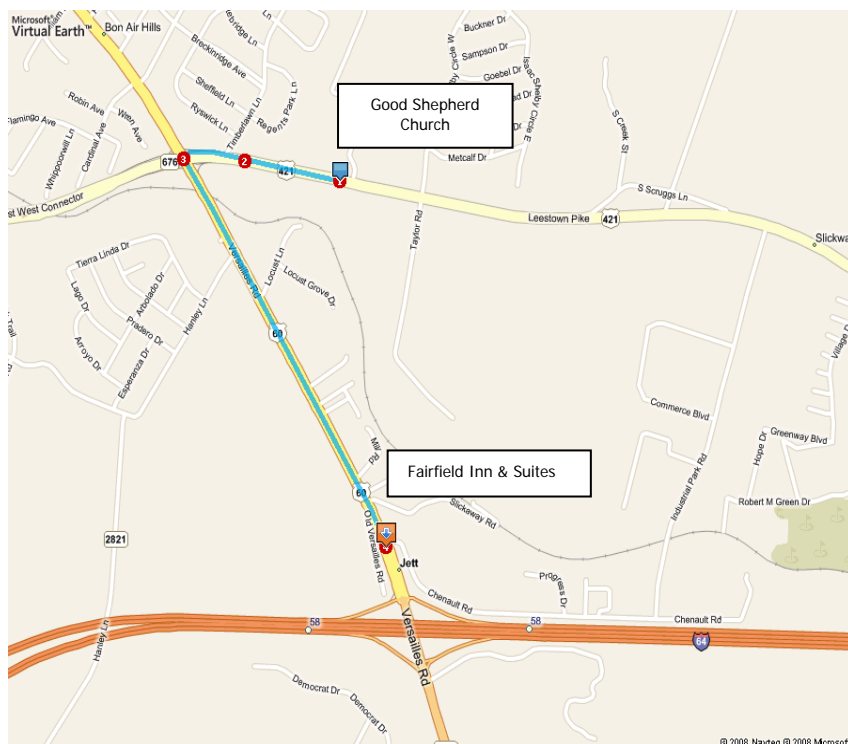

Map of Good Shepherd Church  
and Fairfield Inn & Suites in Frankfort, KY

Travel between  
**Fairfield Inn & Suites,**  
**40 Chenault Dr.**

and

**Good Shepherd Church**  
**1050 Us Highway 421 S.**  
**Frankfort, Kentucky 40601**